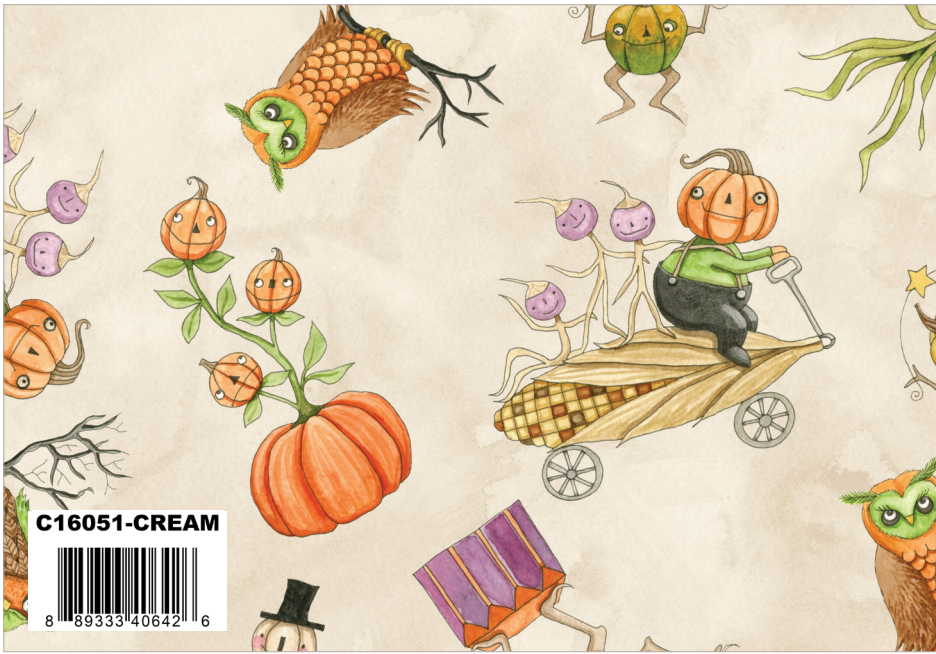

Black Main

C16051-CREAM
8 89333 40642 6