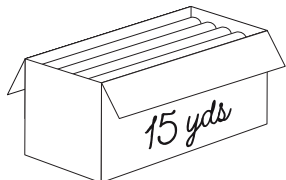

FQ-16050-24

Fat Quarter Bundle
24 Pieces

pre-order only

ADD ANY LAMINATE WITH 100 YARDS MINIMUM

CP10-16050-25

10-Yard Case Pack

CP15-16050-25

15-Yard Case Pack