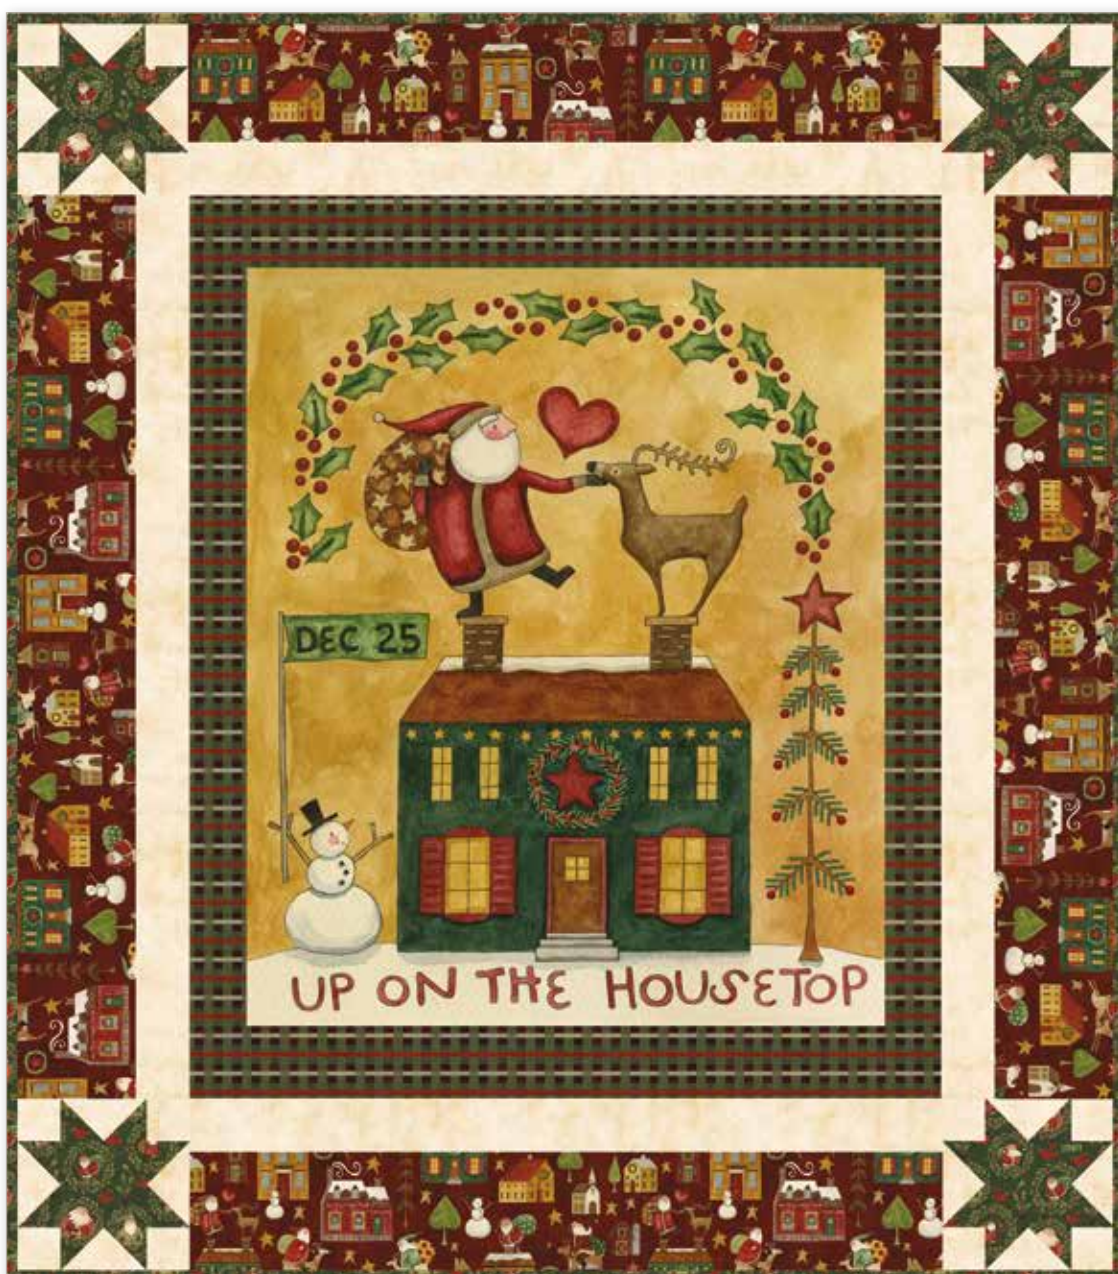

Santa Stop Here by The RBD Designers

Quilt Size 51" x 58"

estimated requirements

(1) P14737-PANEL Up on the Housetop Panel

Additional Fabrics

2/3 Yard C200-02 CREAM Shade

3/4 Yard C14730-CRANBERRY Main

5/8 Yard C14731-GREEN Santa Holly (Includes Binding)

2 Yards WB645-BEACH Dapple Dot (Backing)

FREE PATTERN
AVAILABLE ON OUR WEBSITE
JUNE 2024

www.rileyblakedesigns.com