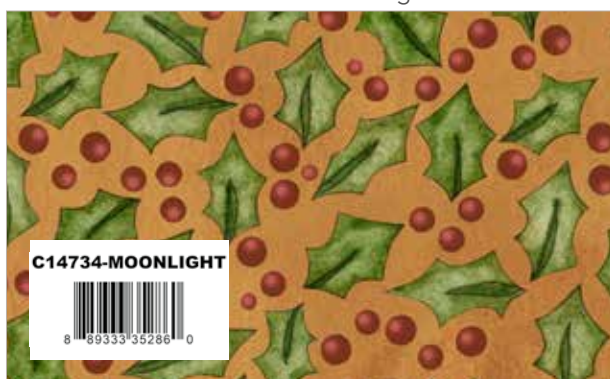

Wagon Red Floret

C780-CRANBERRY
8 89333 33954 0

Cranberry Grasscloth Cotton

C645-BARNRED
8 89333 26359 3

Barn Red Dapple Dot

C680-PARCHMENT
8 89333 22023 7

Parchment Painter's Watercolor Swirl

C14730-SNOWFLAKE

Snowflake Main

C14731-SNOWFLAKE

Snowflake Santa Holly

C14732-MIDNIGHT

Midnight Santa Rides

C14733-MOONLIGHT

Moonlight Star Wreaths

C14734-MOONLIGHT

Moonlight Holly

C14735-MIDNIGHT

Midnight Plaid

C675-MARIGOLD

Marigold Floret

C680-OCBRE

Ochre Painter's Watercolor Swirl

C805-NAVY