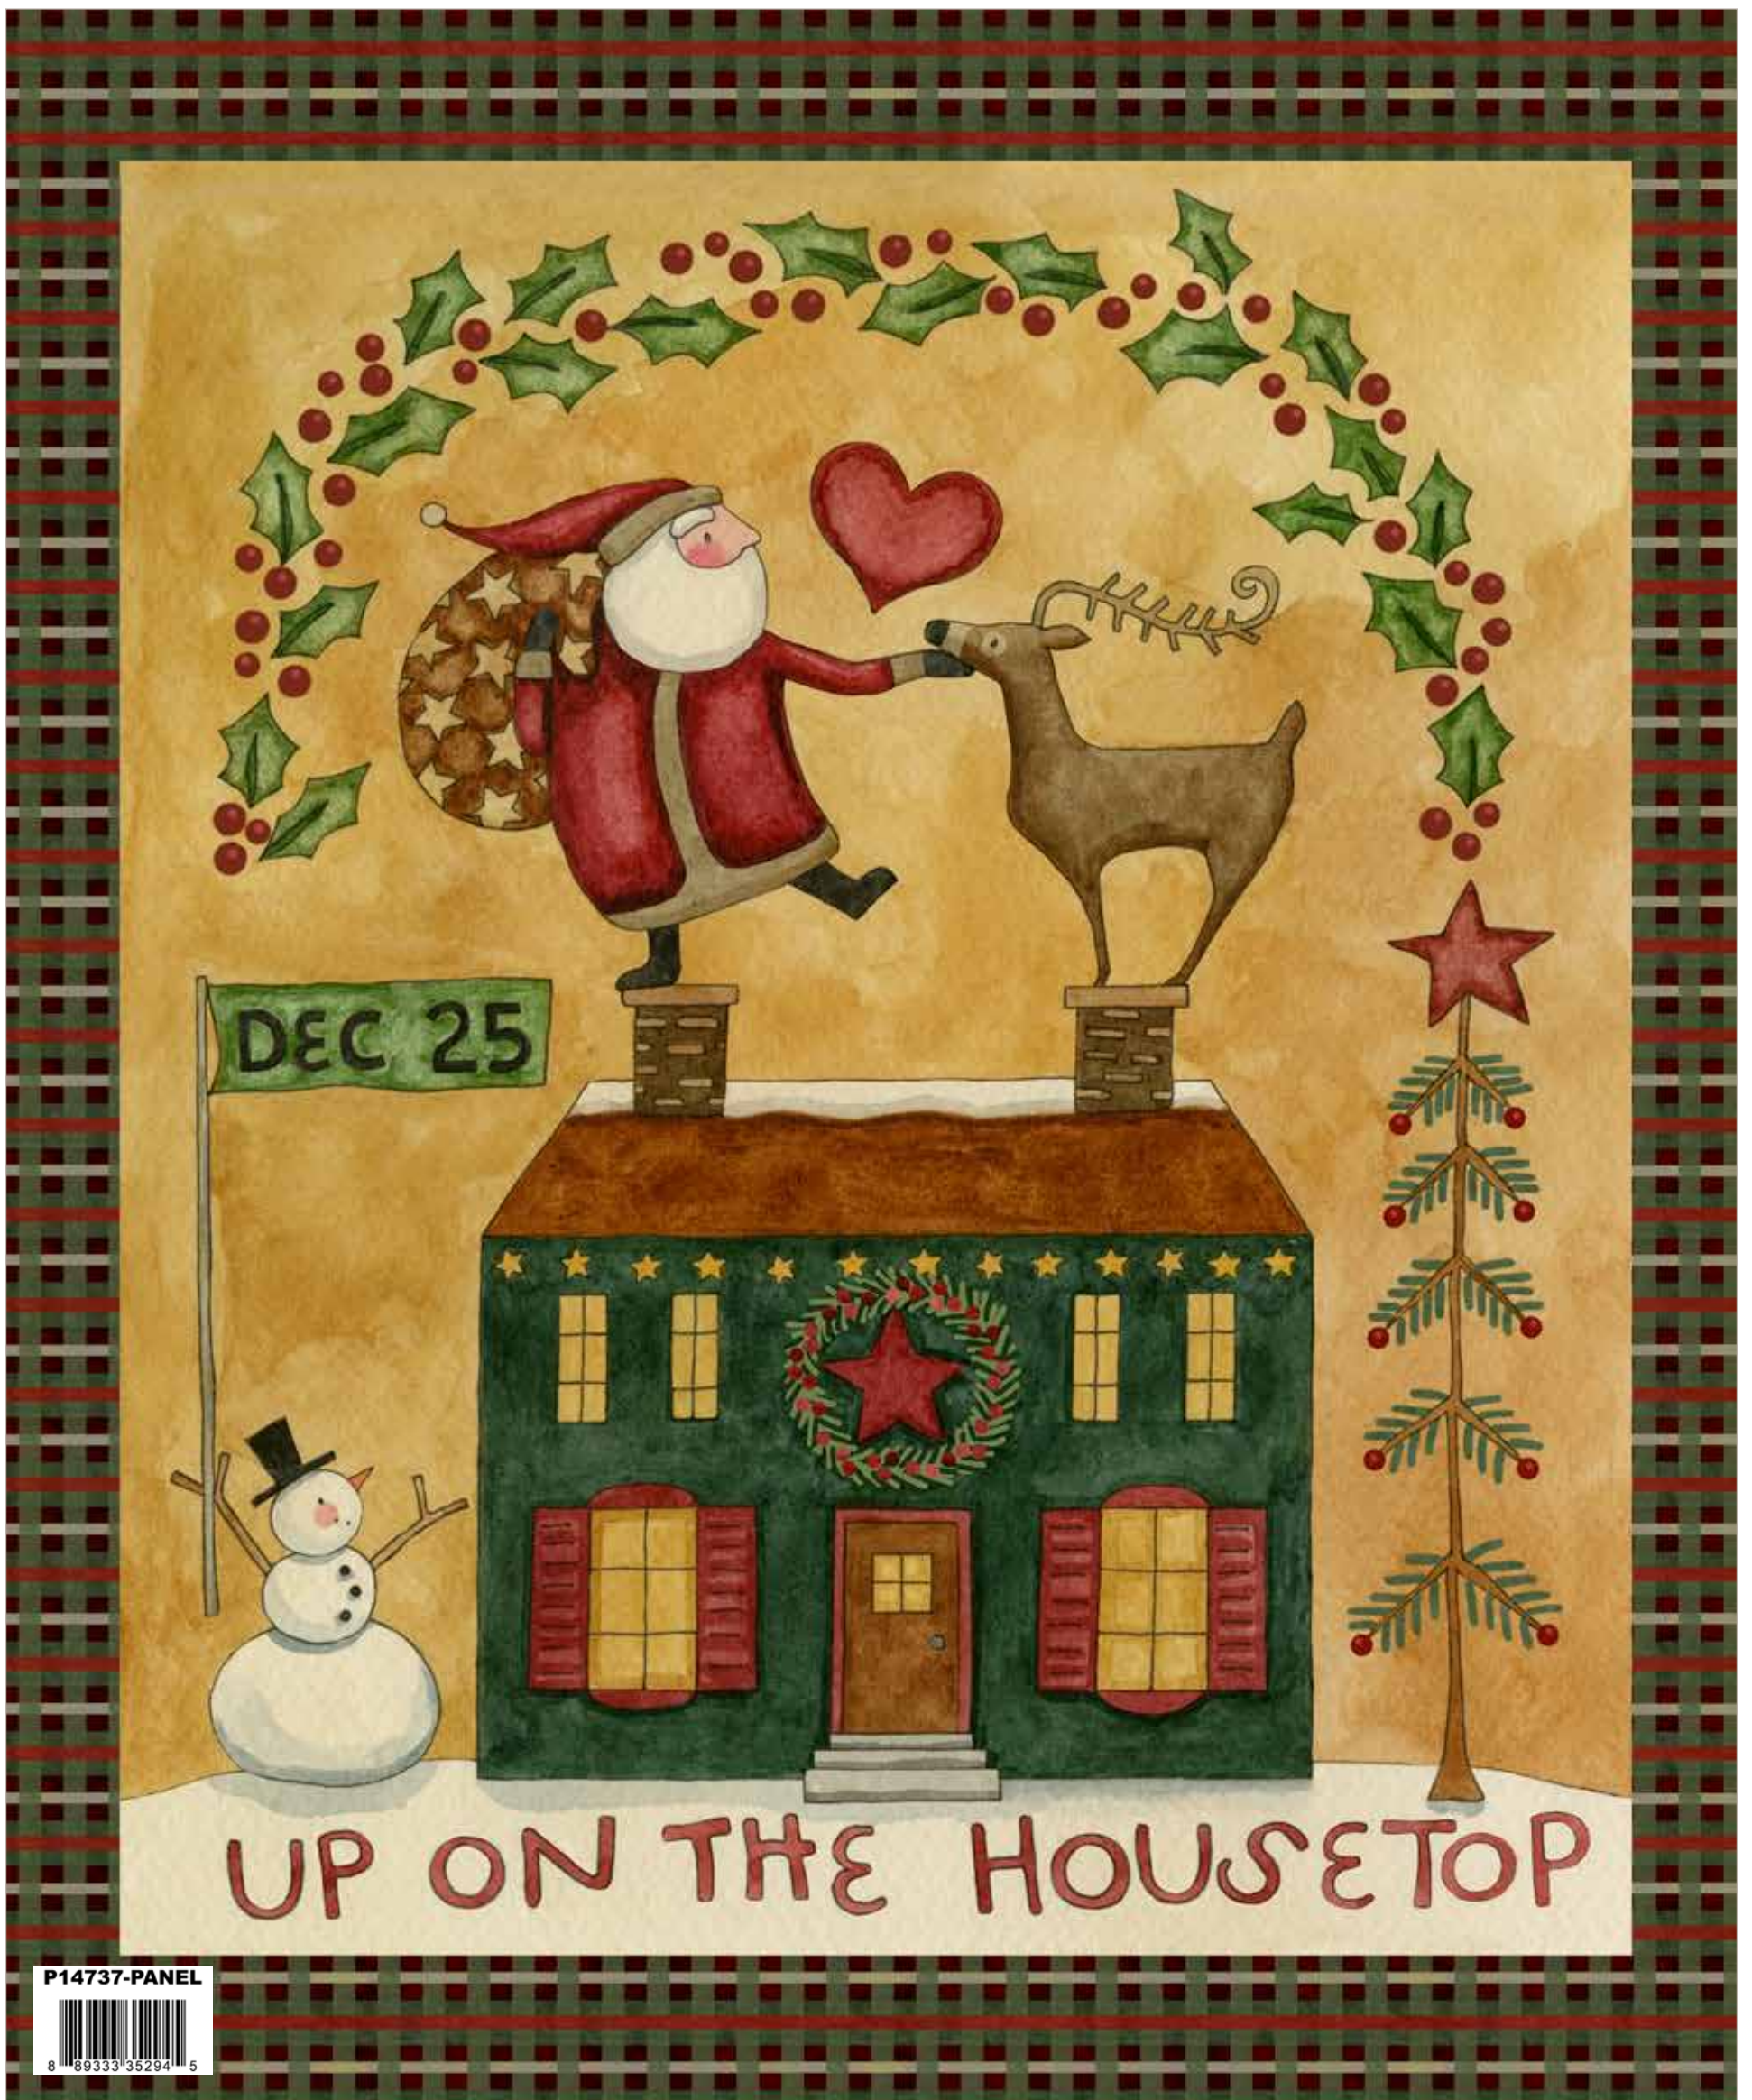

Green Border Stripe (Scaled to 50%)

Up on the Housetop Panel

P14737-PANEL

Up on the Housetop Panel
(10 panels per bolt)
Scaled to 28% | Actual Size is 36" x 43"

Up on the Housetop Panel Quilt by The RBD Designers