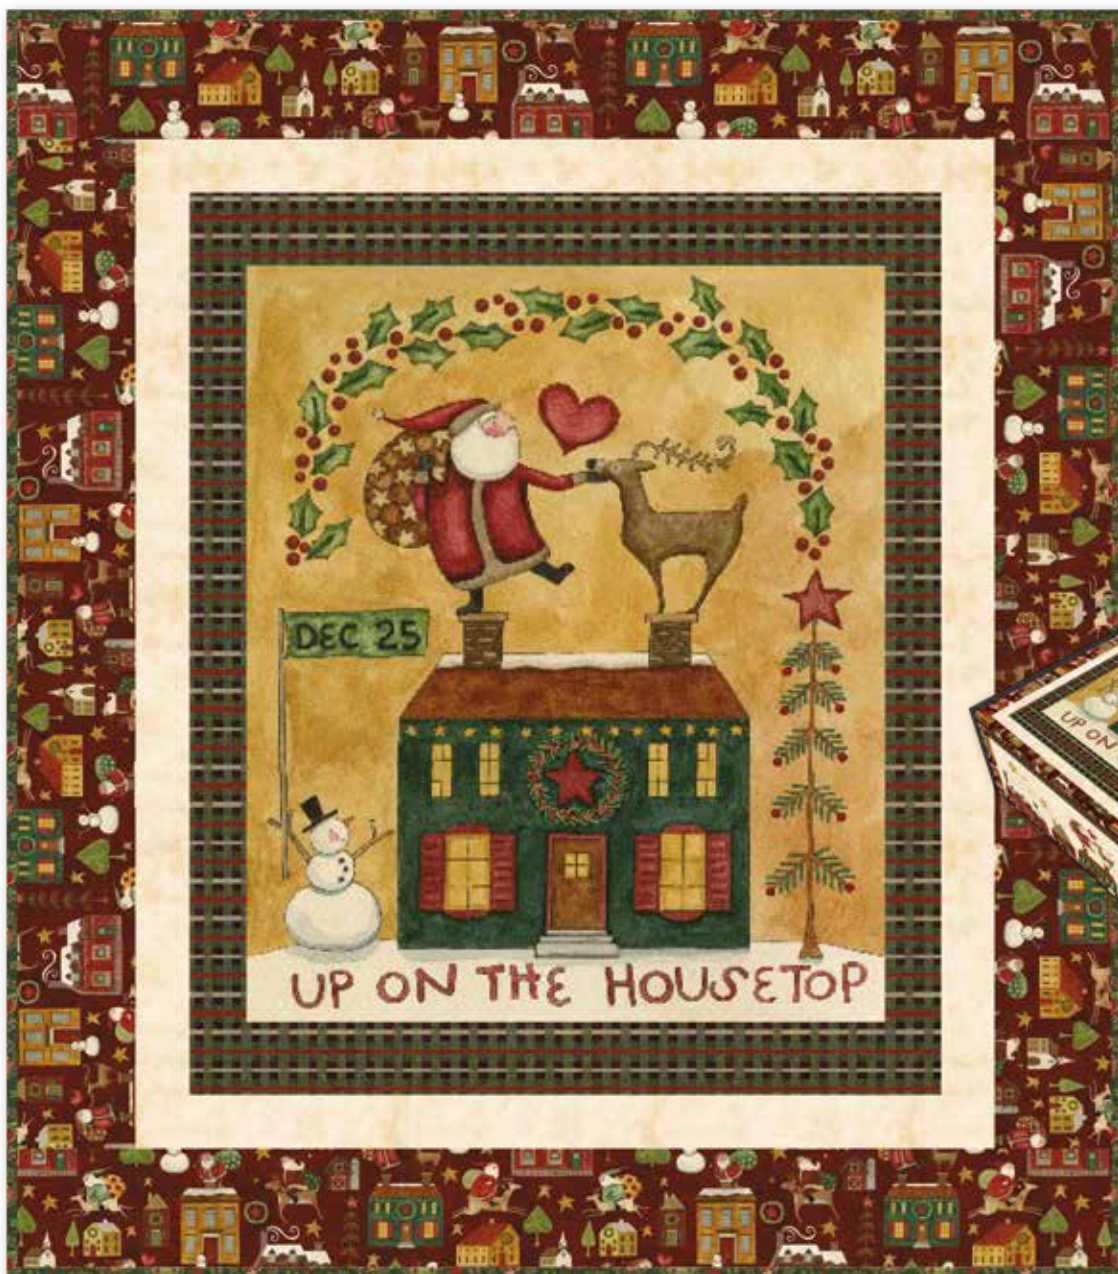

Green Border Stripe (Scaled to 50%)

Up on the Housetop Panel

P14737-PANEL

Up on the Housetop Panel
(10 panels per bolt)
Scaled to 28% | Actual Size is 36" x 43"

Up on the Housetop Panel Quilt by The RBD Designers