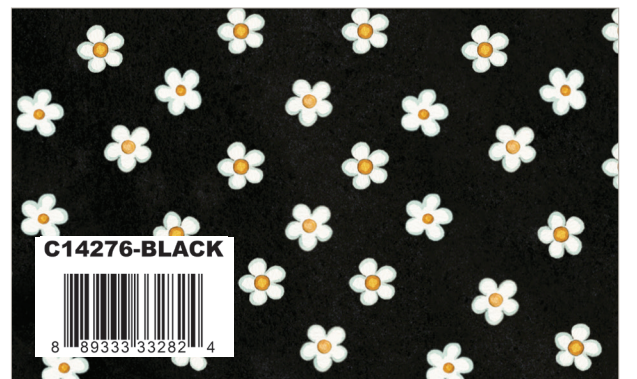

C14272-TEAL

Teal Bunny Wreaths

C14273-CORAL

Coral Robins Nest

C14274-BLACK

Black Blooms and Bees

C14275-TEAL

Teal Tiles

C14276-BLACK

Black Daisies

C680-AGEDWHITE

Aged White Painter's Watercolor Swirl

C120-SANDDOLLAR

Sand Dollar Solid

C120-POSEIDON

NEW Poseidon Solid