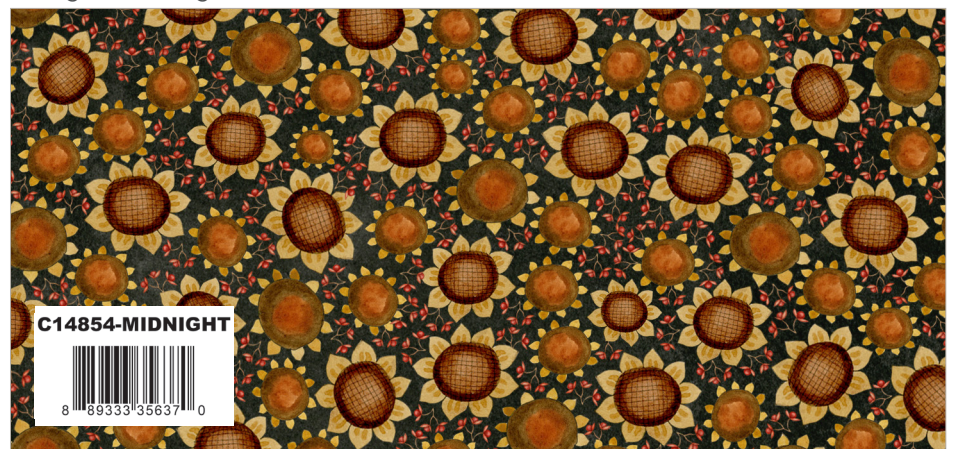

Squash Sunflowers

Squash Icons

Harvest Gold Stripes

Parchment Painter's Watercolor Swirl

Cider Floret

Pumpkin Texture

Autumn POParazzi

C14850-CORNSILK

Cornsilk Main

C14851-MIDNIGHT

Midnight Turkey Hollow

C14852-ORANGE

Orange Gathering

C14853-SQUASH

Squash Oaks and Acorns

C14854-MIDNIGHT

Midnight Sunflowers

C14855-OLIVE

Olive Icons

C14856-CORNSILK

Cornsilk Stripes

coordinating basics

C780-BLACK

Black Grasscloth Cotton