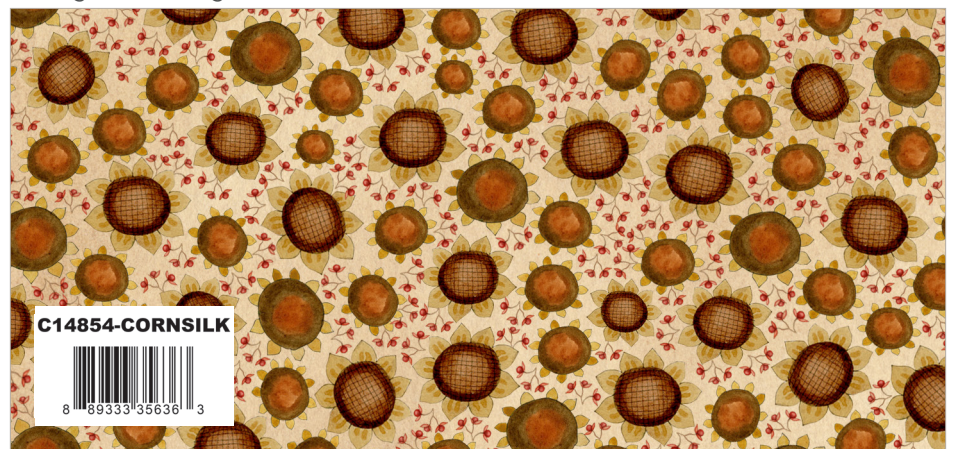

C14851-OLIVE

Olive Turkey Hollow

C14852-MIDNIGHT

Midnight Gathering

C14853-MIDNIGHT

Midnight Oaks and Acorns

C14854-CORNSILK

Cornsilk Sunflowers

C14855-MIDNIGHT

Midnight Icons

C14856-SQUASH

Squash Stripes

C680-CHARCOAL

Charcoal Painter's Watercolor Swirl

C200-18 PHANTOM

Phantom Shade