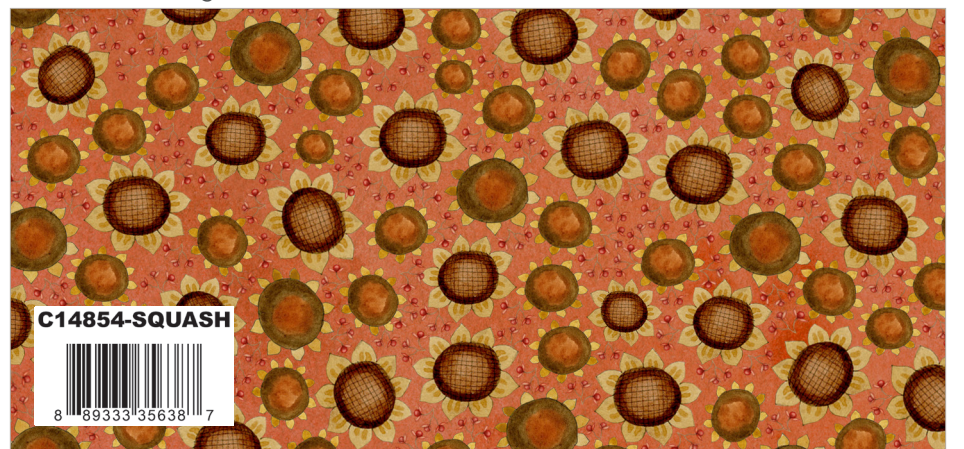

Squash Sunflowers

Squash Icons

Harvest Gold Stripes

Parchment Painter's Watercolor Swirl

Cider Floret

Pumpkin Texture

Autumn POParazzi

C14850-CORNSILK